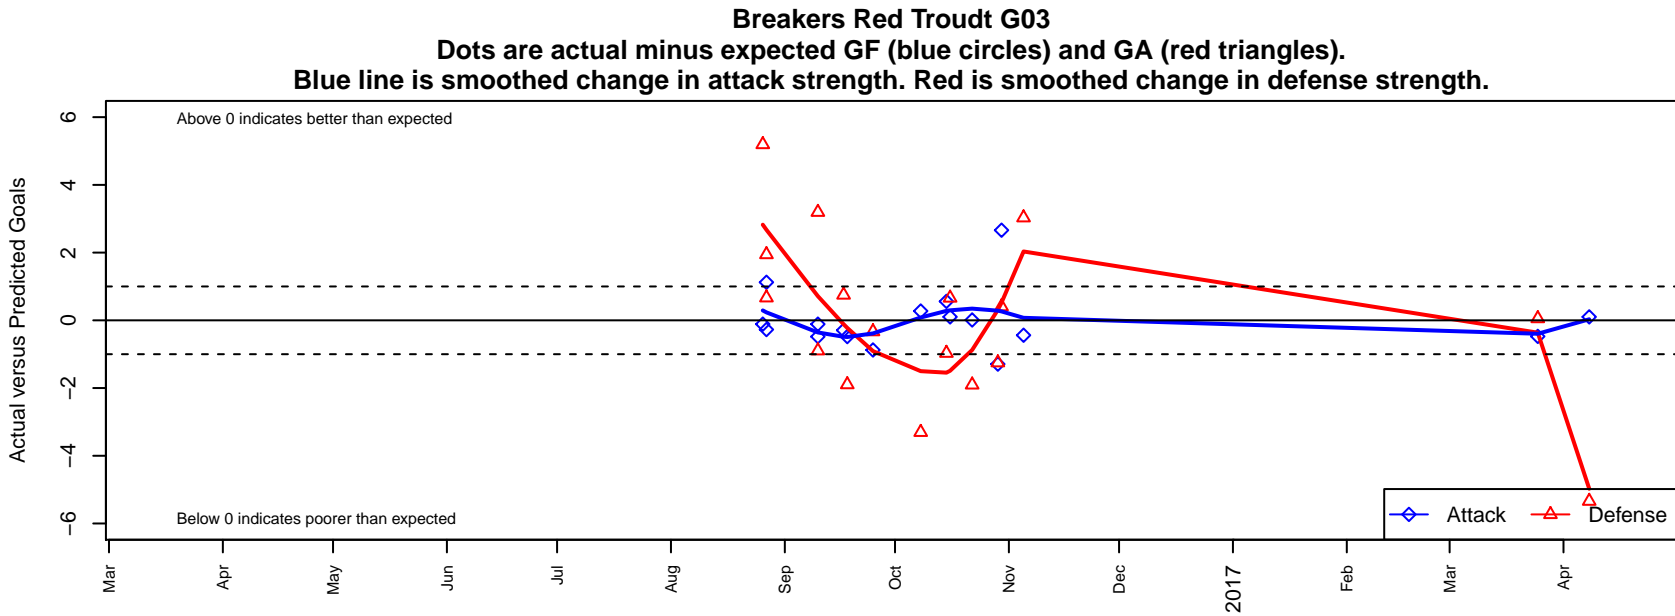

**attack and defense variance (black dot)
relative to other teams
and top 10 in region**

**attack and defense rating
relative to others at age
and all opponents in last 13 months**

Breakers Red Trout G03

Breakers SC
Spokane, WA
G03 total strength=476
attack=0.38 defense=0.28
fall league = PSPL-Inland Copa 2 U14
spr league = Spr PSPL-Inland Copa 3 U14

alt names used:
IEYSA Breakers FC – Red G03 Trout
IEYSA Breakers FC – Red G03 Trout
BREAKERS F.C. G03 BREAKERS WHITE-TR
BREAKERS F.C.G03 BREAKERS WHITE-TRC

Venues played:
2016 River City Challenge U14 (2003) U14
2016 Pend Orielle Cup U14/15 Silver
2016 PSPL-Inland Copa 2 U14
2016 Spr PSPL-Inland Copa 3 U14