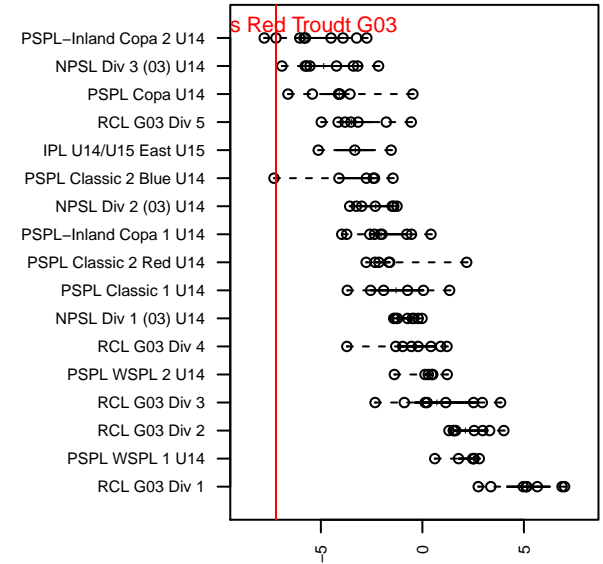

**attack and defense rating
relative to others at age
and all opponents in last 13 months**